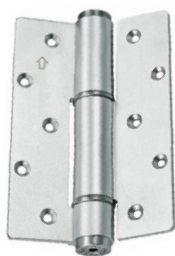

# DOOR HINGES

**BI-FOLD HINGE**  
**Material:** SUS201 Stainless Steel  
**UOM:** PR

**Size:** W46 x H75 x T1.5mm  
**NH ZM32BB.SS**

**Size:** W76 x H102 x T2mm  
**NH ZM43BB.SS**

**HINGE**  
**Height:** 38/50/65/75mm  
**Finishing:** Rainbow  
**Packaging:** 24PRS/BOX  
**UOM:** PR

**NH CFH3B4.AB**

**FLAT HIP HD BRAS**  
**Size:** W75 x T3mm  
**Height:** 100 / 125mm  
**Finishing:** Brass/Antique Brass/  
 Stainless Steel  
**UOM:** PR

**NH MFH3BB**

**FLAT TIP 4BB HD HINGE**  
**Material:** Brass  
**Finishing:** Antique Brass  
 Polished Brass  
 Stainless Steel  
**UOM:** PR

**Size:** W75 x H125 x T3mm  
**NH MF53B4**

**SINGLE ACTION SPRING HINGE**  
**Size:** W75 x H100 x T3mm  
**Loading capacity:** 35kgs / PR  
**Material:** 201 Stainless Steel  
**UOM:** PR

**NH HS433.SS**

**HYDRAULIC HINGE**  
**For Wooden and Stainless Steel Door**  
**Feature:** Soft Closing  
**Material:** Aluminium Alloy  
**Finishing:** Black  
 Silver  
**UOM:** PC

**Size:** H140 x W34 x H3.0mm  
**NH HF51H.30**  
**Size:** H157.4 x W36 x H3.0mm  
**NH HF61H.30**