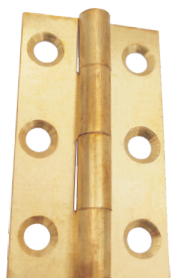

**NH CFH3B4.AB**

**FLAT HIP HD BRAS**  
**Size:** W75 x T3mm  
**Height:** 100 / 125mm  
**Finishing:** Brass/Antique Brass/  
 Stainless Steel  
**UOM:** PR

**NH MFH3BB**

**FLAT TIP 4BB HD HINGE**  
**Material:** Brass  
**Finishing:** Antique Brass  
 Polished Brass  
 Stainless Steel  
**UOM:** PR

**Size:** W75 x H125 x T3mm  
**NH MF53B4**

**SINGLE ACTION SPRING HINGE**  
**Size:** W75 x H100 x T3mm  
**Loading capacity:** 35kgs / PR  
**Material:** 201 Stainless Steel  
**UOM:** PR

**NH HS433.SS**

**HYDRAULIC HINGE**  
**For Wooden and Stainless Steel Door**  
**Feature:** Soft Closing  
**Material:** Aluminium Alloy  
**Finishing:** Black  
 Silver  
**UOM:** PC

**Size:** H140 x W34 x H3.0mm  
**NH HF51H.30**  
**Size:** H157.4 x W36 x H3.0mm  
**NH HF61H.30**

**DUMMY HINGE**  
**For Wooden and Stainless Steel Door**  
**Material:** Aluminium Alloy  
**Finishing:** Black  
 Silver  
**UOM:** PC

**Size:** H140 x W34 x H3.0mm  
**NH HF51D.30**  
**Size:** H157.4 x W36 x H3.0mm  
**NH HF61D.30**