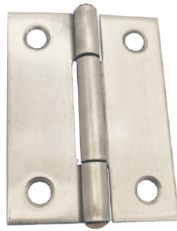

# DOOR HINGES

**BI-FOLD HINGE**  
**Material:** SUS201 Stainless Steel  
**UOM:** PR

**Size:** W46 x H75 x T1.5mm  
**NH ZM32BB.SS**

**Size:** W76 x H102 x T2mm  
**NH ZM43BB.SS**

**HINGE**  
**Height:** 38/50/65/75mm  
**Finishing:** Rainbow  
**Packaging:** 24PRS/BOX  
**UOM:** PR

**NH\_HRB**

**HINGE**  
**Material:** 201 Stainless Steel  
**Packaging:** 12PR / BOX  
**UOM:** PR

**Size:** W30 x H38 x T1.0mm  
**NH 38SSC**

**Size:** W37.5 x H50 x T1.2mm  
**NH 50SSC**

**HINGE**  
**Material:** Stainless Steel  
**UOM:** PR