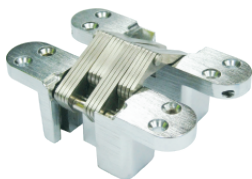

**NH DSH**

**FLAG HINGES**

**Size:** **Material:** Stainless Steel  
**UOM:** PR

**Size:** W76 x H38 x T2mm  
**NH FG7638.SS**

**Size:** W50 x H127 x T3mm  
**NH FG12750.SS**

**TABLE HINGE**

**Size:** L165 x W30mm  
**Finishing:** Rainbow  
**UOM:** PC

**TH WT241.165.RB**

**TABLE HINGE COME WITH STEEL SCREW M4 X 20mm**

**Size:** 70 x 30 x T2.5mm  
**Finishing:** Polished Brass  
**UOM:** PC

**TH LM21**

**INVISIBLE HINGE**

**Size:** W73 X H116 X T24.6mm  
**Material:** Stainless Steel  
**UOM:** PC

**DH IH38.116.SS**

**INVISIBLE HINGE**

**Size:** 94 x 55 x 20mm  
**Finishing:** Stainless Steel  
**UOM:** PC

**TH 002.94.SS**

**ADJUSTABLE INVISIBLE HINGE**

**Material:** Zinc Alloy  
**Finishing:** Brushed Finish  
**Loading Capacity:** 40kgs  
**UOM:** PC