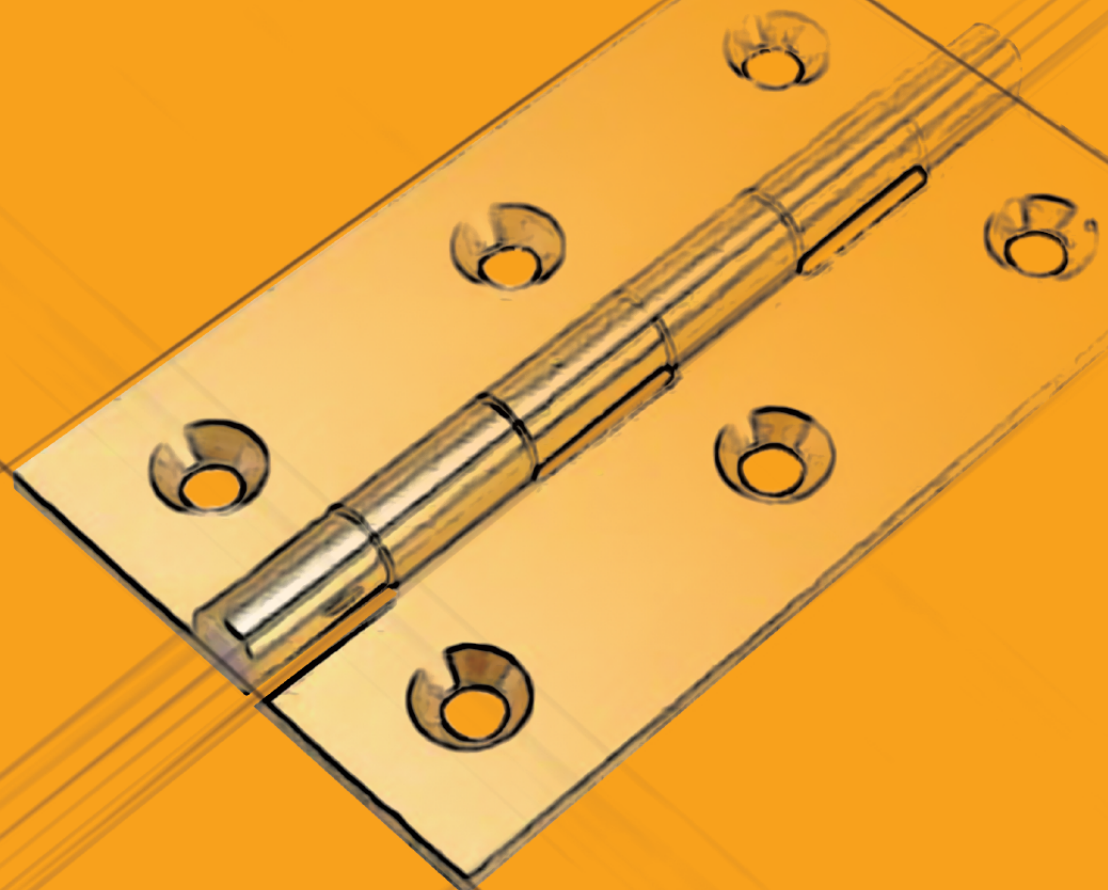

# DOOR HINGES

**BI-FOLD HINGE**  
**Material:** SUS201 Stainless Steel  
**UOM:** PR

**Size:** W46 x H75 x T1.5mm  
**NH ZM32BB.SS**

**Size:** W76 x H102 x T2mm  
**NH ZM43BB.SS**

**HINGE**  
**Height:** 38/50/65/75mm  
**Finishing:** Rainbow  
**Packaging:** 24PRS/BOX  
**UOM:** PR

**NH\_HRB**

**HINGE**  
**Material:** 201 Stainless Steel  
**Packaging:** 12PR / BOX  
**UOM:** PR

**Size:** W30 x H38 x T1.0mm  
**NH 38SSC**

**Size:** W37.5 x H50 x T1.2mm  
**NH 50SSC**

**HINGE**  
**Material:** Stainless Steel  
**UOM:** PR