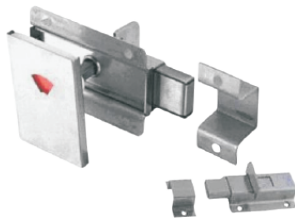

DOOR LATCHES & BOLTS

HD TOWER BOLT WITH GEO KNOB

Width: 10mm
Length: 100/150/200/300/
 600/750/900mm
Material: Brass
Finishing: Antique / Polish Brass
 / Stainless Steel
UOM: PC

BS MH

BOLT

Length: 38/50/63/75/100/
 150mm
Material: Brass
Finishing: Chrome
UOM: PC

BS CH

BARREL BOLT

Size: W30.8 x T0.75mm
Length: 90/138/250mm
Material: 201 Stainless Steel
UOM: PC

BS CR70.L.SS

SQUARE DOOR BOLT

Size: W35 x T1mm
Length: 100/150/200mm
Material: 201 Stainless Steel
UOM: PC

BS CSQ71.L.SS

COARSE BOLT

Length: 100 / 150mm
Finishing: Rainbow
UOM: PC

BS LRB

RECESSED CUP HANDLE WITH BOLT(SUS304)

Length:
Finishing:
UOM: PC

PSL GECH001.SS

BATHROOM LOCK WITH INDICATOR

Material: Stainless Steel
UOM: PC

BA 881

NIGHT LATCH WITHOUT INDICATOR

Material: Stainless Steel
UOM: PC

BA 881A

DOOR LATCH

Size: L75 X W49 X T1.3 mm
Material: 201 Stainless Steel
UOM: PC

BS CL61.SS