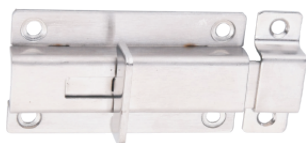

BS CH

BARREL BOLT

Size: W30.8 x T0.75mm
Length: 90/138/250mm
Material: 201 Stainless Steel
UOM: PC

BS CR70.L.SS

SQUARE DOOR BOLT

Size: W35 x T1mm
Length: 100/150/200mm
Material: 201 Stainless Steel
UOM: PC

BS CSQ71.L.SS

COARSE BOLT

Length: 100 / 150mm
Finishing: Rainbow
UOM: PC

BS LRB

RECESSED CUP HANDLE WITH BOLT(SUS304)

Length:
Finishing:
UOM: PC

PSL GECH001.SS

BATHROOM LOCK WITH INDICATOR

Material: Stainless Steel
UOM: PC

BA 881

NIGHT LATCH WITHOUT INDICATOR

Material: Stainless Steel
UOM: PC

BA 881A

DOOR LATCH

Size: L75 X W49 X T1.3 mm
Material: 201 Stainless Steel
UOM: PC

BS CL61.SS

DOOR LATCH

Size: L68.5 X W45 X T1.0 mm
Material: 201 Stainless Steel
UOM: PC

BS CL62.SS

HASP & STAPLES

Length: 100 mm
Finishing: 304 Stainless Steel
UOM: PC

Length: 100 mm
HS WT48.100.SS

Length: 75/125mm
HS SS