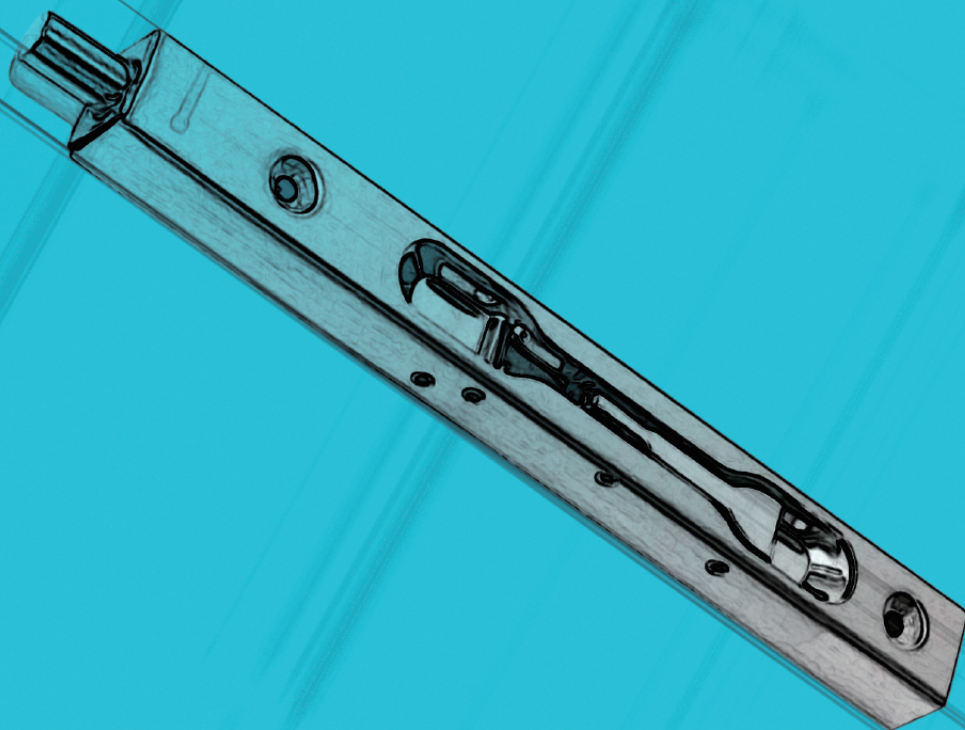

DOOR LATCHES & BOLTS

HD TOWER BOLT WITH GEO KNOB

Width: 10mm
Length: 100/150/200/300/
 600/750/900mm
Material: Brass
Finishing: Antique / Polish Brass
 / Stainless Steel
UOM: PC

BS MH

BOLT

Length: 38/50/63/75/100/
 150mm
Material: Brass
Finishing: Chrome
UOM: PC

BS CH

BARREL BOLT

Size: W30.8 x T0.75mm
Length: 90/138/250mm
Material: 201 Stainless Steel
UOM: PC

BS CR70.L.SS

SQUARE DOOR BOLT

Size: W35 x T1mm
Length: 100/150/200mm
Material: 201 Stainless Steel
UOM: PC

BS CSQ71.L.SS

COARSE BOLT

Length: 100 / 150mm
Finishing: Rainbow
UOM: PC

BS LRB

RECESSED CUP HANDLE WITH BOLT(SUS304)

Length:
Finishing:
UOM: PC

PSL GECH001.SS

BATHROOM LOCK WITH INDICATOR

Material: Stainless Steel
UOM: PC

BA 881

NIGHT LATCH WITHOUT INDICATOR

Material: Stainless Steel
UOM: PC

BA 881A

DOOR LATCH

Size: L75 X W49 X T1.3 mm
Material: 201 Stainless Steel
UOM: PC

BS CL61.SS