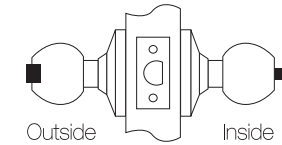

Entrance

EL AVE5871