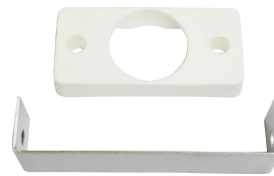

Backset Length: 60 / 70 / 90mm
Finishing: Stainless Steel
UOM: PC

EL LL_SS

INDOOR SECURITY BOLT LOCK

Size: D15 x L70mm
UOM: PC

SL L606

DOUBLE CYLINDER

Size: 60 / 70mm
Material: Brass
Finishing: Stainless Steel
UOM: PC

LVL DCAS

LVL DCA60.BL - Black

HALF CYLINDER WITH KEY

Size: 45mm
Finishing: Stainless Steel
UOM: PC

LVL HCA45.SS

HALF CYLINDER COME WITH THUMBTURN

Size: 45mm
Material: Stainless Steel
UOM: PC

LVL HSA45.SS

SINGLE CYLINDER WITH P-TYPE KNOB

Size: 60 / 70 / 80mm
Material: Brass
Finishing: Stainless Steel
UOM: PC

LVL SCP L.SS
LVL SCP60.BL - Black

CYLINDER REPEAT COMPONENT ENTRANCE LOCK

Size: 70mm
UOM: PC

RB 70CPRS

HOLLOW MORTICE LOCK REBATED PART

Size: L240 x W22.5 x H9mm
Material: Stainless Steel
UOM: PC

RB M241SS

STRIKE PLATE

Material: Brass
UOM: PC

Size: L241 x W40mm
RB M241BS.PB

Size: L239 x W26mm
RB M241BS.SS

DEAD LOCK WITHOUT CYLINDER