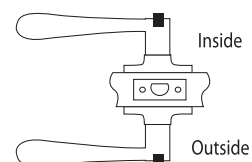

Entrance

EL AVE6491.SS