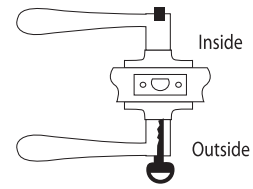

TUBULUR LEVER LOCK COME WITH 60-70MM LATCH
Suitable for both Left and Right

Material: Zinc Alloy
Finishing: Brushed Nickel /
Matt Black
UOM: ST