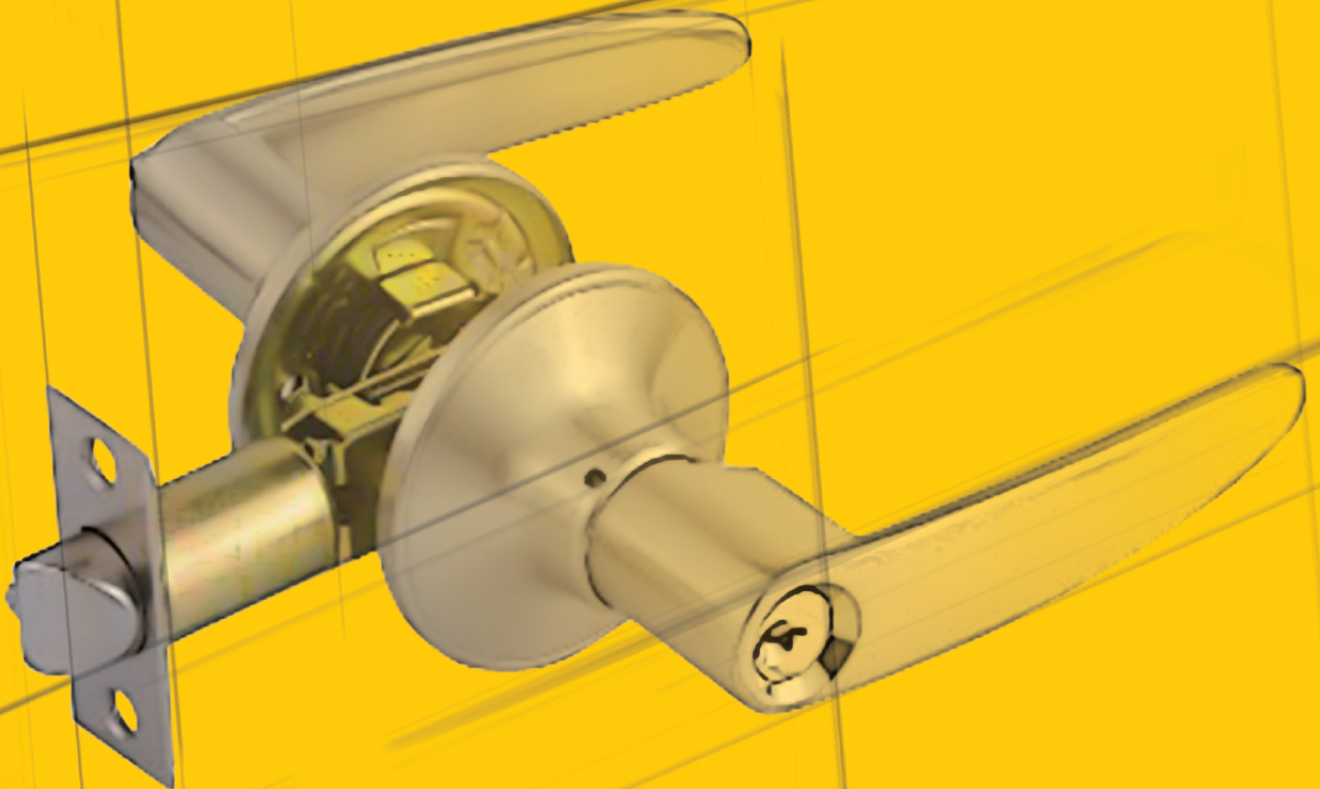

AMIO[®]

**DOOR
LOCKS**

CYLINDRICAL LOCK COME WITH 60MM LATCH
Suitable for both Left and Right

Material: 304 Stainless Steel
Finishing: Stainless Steel
UOM: ST

Material: 201 Stainless Steel
Finishing: Antique Copper
UOM: ST

Material: Brass
Finishing: Polish Brass
UOM: ST

Entrance

EL AVE5871

Privacy

EL AVB5871

TUBULUR LEVER LOCK COME WITH 60-70MM LATCH
Suitable for both Left and Right

Material: Zinc Alloy
Finishing: Brushed Nickel
UOM: ST

Entrance

EL AVE3201.SS

Privacy

EL AVB3201.SS

TUBULUR LEVER LOCK COME WITH 60-70MM LATCH
Suitable for both Left and Right

Material: Zinc Alloy
Finishing: Brushed Nickel
UOM: ST

Entrance

EL AVE3302.SS

Privacy

EL AVB3302.SS

TUBULUR LEVER LOCK COME WITH 60-70MM LATCH
Suitable for both Left and Right

Material: Zinc Alloy
Finishing: Brushed Nickel
UOM: ST

Entrance

EL AVE6491.SS

Privacy

EL AVB6491.SS