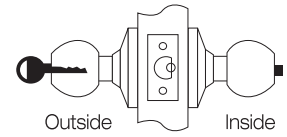

CYLINDRICAL LOCK COME WITH 60MM LATCH
Suitable for both Left and Right

Material: 304 Stainless Steel
Finishing: Stainless Steel
UOM: ST

Material: 201 Stainless Steel
Finishing: Antique Copper
UOM: ST

Material: Brass
Finishing: Polish Brass
UOM: ST

Entrance

EL AVE5871

Privacy

EL AVB5871

TUBULUR LEVER LOCK COME WITH 60-70MM LATCH
Suitable for both Left and Right

Material: Zinc Alloy
Finishing: Brushed Nickel
UOM: ST

Entrance

EL AVE3201.SS

Privacy

EL AVB3201.SS

TUBULUR LEVER LOCK COME WITH 60-70MM LATCH
Suitable for both Left and Right

Material: Zinc Alloy
Finishing: Brushed Nickel
UOM: ST

Entrance

EL AVE3302.SS

Privacy

EL AVB3302.SS

TUBULUR LEVER LOCK COME WITH 60-70MM LATCH
Suitable for both Left and Right

Material: Zinc Alloy
Finishing: Brushed Nickel
UOM: ST

Entrance

EL AVE6491.SS

Privacy

EL AVB6491.SS