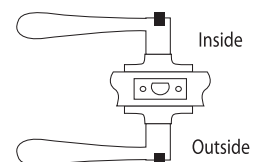

Entrance

EL APE572

Privacy

EL APB572

CYLINDRICAL LOCK COME WITH 60MM LATCH
Suitable for both Left and Right

Material: 304 Stainless Steel
Finishing: Stainless Steel
UOM: ST

Entrance

EL APE587