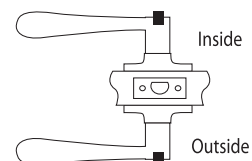

Entrance

EL AVE3201.SS

Privacy

EL AVB3201.SS

TUBULUR LEVER LOCK COME WITH 60-70MM LATCH
Suitable for both Left and Right

Material: Zinc Alloy
Finishing: Brushed Nickel
UOM: ST

Entrance

EL AVE3302.SS