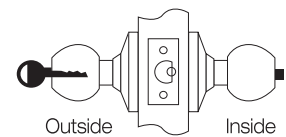

Entrance

EL APE572

Privacy

EL APB572

CYLINDRICAL LOCK COME WITH 60MM LATCH
Suitable for both Left and Right

Material: 304 Stainless Steel
Finishing: Stainless Steel
UOM: ST

Entrance

EL APE587