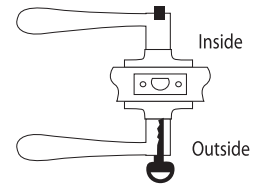

Entrance

EL APE572

Privacy

EL APB572

CYLINDRICAL LOCK COME WITH 60MM LATCH
Suitable for both Left and Right

Material: 304 Stainless Steel
Finishing: Stainless Steel
UOM: ST

Entrance

EL APE587