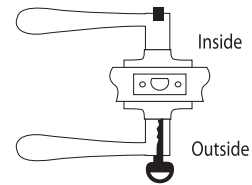

Entrance

EL AVE3201.SS

Privacy

EL AVB3201.SS

TUBULUR LEVER LOCK COME WITH 60-70MM LATCH
Suitable for both Left and Right

Material: Zinc Alloy
Finishing: Brushed Nickel
UOM: ST

Entrance

EL AVE3302.SS