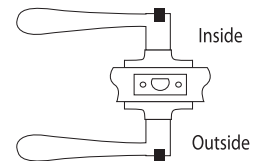

Entrance

EL APE802