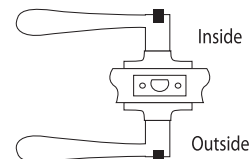

Material: Brass
Finishing: Polish Brass
UOM: ST

Entrance

EL AVE5871

Privacy

EL AVB5871

TUBULUR LEVER LOCK COME WITH 60-70MM LATCH
Suitable for both Left and Right

Material: Zinc Alloy
Finishing: Brushed Nickel
UOM: ST

Entrance

EL AVE3201.SS

Privacy

EL AVB3201.SS

TUBULUR LEVER LOCK COME WITH 60-70MM LATCH
Suitable for both Left and Right

Material: Zinc Alloy
Finishing: Brushed Nickel
UOM: ST

Entrance

EL AVE3302.SS