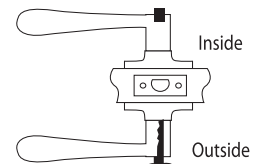

TUBULUR LEVER LOCK COME WITH 60-70MM LATCH
Suitable for both Left and Right

Material: Zinc Alloy
Finishing: Matt Black /
Brushed Nickel
UOM: ST