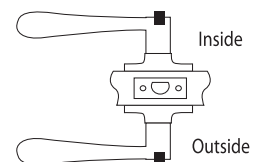

Entrance

EL APE571