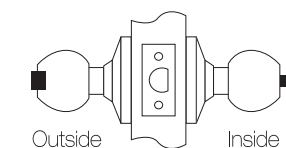

Entrance

EL APE572

Privacy

EL APB572

CYLINDRICAL LOCK COME WITH 60MM LATCH
Suitable for both Left and Right

Material: 304 Stainless Steel
Finishing: Stainless Steel
UOM: ST

Entrance

EL APE587

Privacy

EL APB587

LEVER HANDLE

Diameter: 19mm
Material: 304 Stainless Steel
UOM: PR

LVH T01.19.SS

LEVER HANDLE

Diameter: 19mm
Material: 304 Stainless Steel
UOM: PR

LVH T08.19.SS