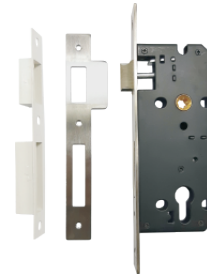

Privacy

EL APB587

LEVER HANDLE

Diameter: 19mm
Material: 304 Stainless Steel
UOM: PR

LVH T01.19.SS

LEVER HANDLE

Diameter: 19mm
Material: 304 Stainless Steel
UOM: PR

LVH T08.19.SS

LEVER HANDLE

Diameter: 19mm
Material: 304 Stainless Steel
UOM: PR

LVH T18H.SS

LEVER HANDLE

Diameter: 19mm
Material: 304 Stainless Steel
Colour: Matt Black
UOM: PR

LVH T19H.BL

LEVER HANDLE

Material: 304 Stainless Steel
UOM: PR

LVH T20H.SS

MORTISE LOCKCASE

Backset size: 45 / 60mm
Material: Stainless Steel
Packaging: 30PCS / CTN
UOM: PC

LVL 9011

DOUBLE CYLINDER DEADBOLT LOCK COME WITH 60-70MM LATCH

Finishing: Antique Brass
 Antique Copper
 Stainless Steel
UOM: ST

TL DD7312

HALF CYLINDER DEADBOLT LOCK COME WITH 60-70MM LATCH

Finishing: Antique Brass
 Antique Copper
 Stainless Steel
UOM: ST

TL DH7311

LATCH FOR CYLINDER LOCK

Size: 60-70mm
UOM: PC

TL LL6070

LATCH FOR CYLINDER LOCK