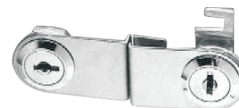

FURNITURE LOCKS & CATCHERS

CAM LOCK COME WITH SHORT LATCH
Size: 19mm
Length: 16 / 20 / 25 / 30mm
Packaging: 240PCS / CTN
UOM: PC
 ** Key Alike available

CL NL.SH

SQUARE DRAWER LOCK
Size: D19 x L38mm
Finishing: Chrome / Black
Packaging: 240PCS/CTN
UOM: PC

**Key Alike available

DL N982CH / BL

Size: D19 x L38mm
DL N981.38.CH

STRIKE PLATE FOR DRAWER LOCK
Size: 8 x 15mm
Finishing: Nickel
UOM: PC

DL LB815I

PUSH LOCK
Size: Dia 19 x L22mm
Packaging: 240PCS / CTN
UOM: PC
 ** Key Alike available

SL N607P

3DIGIT NUMBER COMBINATION CAM LOCK
Finishing: Black / Chrome
UOM: PC
Size: D19 x L20mm
CL Z18.3D.F - Suitable for metal locker

Size: D19 x L30mm
CL Z19.3D.F

INTELLIGENT FINGERPRINT DRAWER LOCK
Size: 32 x 32mm
Finishing: Black
UOM: PC

DL Q430.32.BL

SINGLE GLASS LOCK
Size: Dia19 x L16mm
Finishing: Nickel
Packaging: 240PCS / CTN
UOM: PC

GL N101NK

DOUBLE GLASS LOCK
Size: Dia19 x L16mm
Finishing: Nickel
Packaging: 240PCS / CTN
UOM: PC

GL N102NK