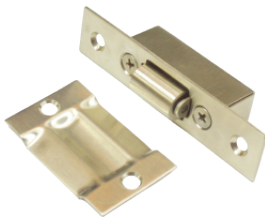

**Key Alike available

DL N982CH / BL

Size: D19 x L38mm
DL N981.38.CH

STRIKE PLATE FOR DRAWER LOCK
Size: 8 x 15mm
Finishing: Nickel
UOM: PC

DL LB815I

PUSH LOCK
Size: Dia 19 x L22mm
Packaging: 240PCS / CTN
UOM: PC
 ** Key Alike available

GH 40.PP

INLAY GLASS HINGE

Size: 40 x 20mm
Glass Thickness: 3-5mm
UOM: PR

GH 1214CH

PUSH PLATE

Size: 71 x 33 x 13.5mm
Material: Stainless Steel
UOM: PC

GH C003.P.SS

TIP LATCH

Finishing: Zinc
Packaging: 500PCS/CTN
UOM: PC

BC 650Z

MODERN LATCH

UOM: PC

BC 007

BALL CATCHER

Material: Iron
Finishing: Zinc
 Antique Copper
Packaging: 144PCS / BOX
UOM: PC

BC 003

ELBOW CATCHER

Finishing: Rainbow
UOM: PC

BC 005

BALL CATCHER

Material: Stainless Steel
UOM: PC

BC 002SS

BALL CATCHER

Size: 54mm
Material: Brass
Finishing: Antique Brass
 Stainless Steel
 Polished Brass
UOM: PC