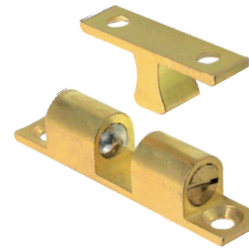

**Key Alike available

DL N982CH / BL

Size: D19 x L38mm
DL N981.38.CH

STRIKE PLATE FOR DRAWER LOCK
Size: 8 x 15mm
Finishing: Nickel
UOM: PC

DL LB815I

PUSH LOCK
Size: Dia 19 x L22mm
Packaging: 240PCS / CTN
UOM: PC
 ** Key Alike available

Finishing: Zinc
Packaging: 500PCS/CTN
UOM: PC

BC 650Z

MODERN LATCH

UOM: PC

BC 007

BALL CATCHER

Material: Iron
Finishing: Zinc
 Antique Copper
Packaging: 144PCS / BOX
UOM: PC

BC 003

ELBOW CATCHER

Finishing: Rainbow
UOM: PC

BC 005

BALL CATCHER

Material: Stainless Steel
UOM: PC

BC 002SS

BALL CATCHER

Size: 54mm
Material: Brass
Finishing: Antique Brass
 Stainless Steel
 Polished Brass
UOM: PC

BC 054

BALL CATCHER

Size: 9.5mm
Material: Brass
UOM: PC

BC M10

DOUBLE BALL CATCHER

Length: 40 / 49 / 70mm
Material: Brass
UOM: PC

BC MLBRS

SELF ADHESIVE BUMPER