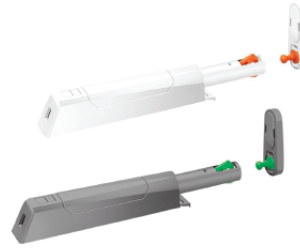

HEAVY DUTY PUSH TO OPEN CATCHER

Finishing: Dark Grey / White
UOM: PC

MH X12

SINGLE PUSH TO OPEN CATCHER

Size: L45 x W88mm
Finishing: Silver / Grey
UOM: PC

MH F50.01.SL

DOUBLE PUSH TO OPEN CATCHER

Size: L83 x W88mm
Finishing: Silver / Grey
UOM: PC