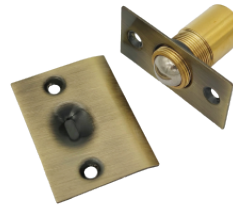

GH 40.PP

INLAY GLASS HINGE

Size: 40 x 20mm
Glass Thickness: 3-5mm
UOM: PR

GH 1214CH

PUSH PLATE

Size: 71 x 33 x 13.5mm
Material: Stainless Steel
UOM: PC

GH C003.P.SS

TIP LATCH

Finishing: Zinc
Packaging: 500PCS/CTN
UOM: PC

BC 650Z

MODERN LATCH

UOM: PC

BC 007

BALL CATCHER

Material: Iron
Finishing: Zinc
 Antique Copper
Packaging: 144PCS / BOX
UOM: PC

BC 003

ELBOW CATCHER

Finishing: Rainbow
UOM: PC

BC 005

BALL CATCHER

Material: Stainless Steel
UOM: PC

BC 002SS

BALL CATCHER

Size: 54mm
Material: Brass
Finishing: Antique Brass
 Stainless Steel
 Polished Brass
UOM: PC

BC 054

BALL CATCHER

Size: 9.5mm
Material: Brass
UOM: PC

BC M10

DOUBLE BALL CATCHER

Length: 40 / 49 / 70mm
Material: Brass
UOM: PC

BC MLBRS

SELF ADHESIVE BUMPER