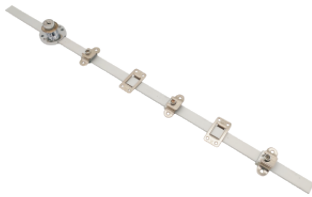

FURNITURE LOCKS & CATCHERS

CAM LOCK COME WITH SHORT LATCH
Size: 19mm
Length: 16 / 20 / 25 / 30mm
Packaging: 240PCS / CTN
UOM: PC
 ** Key Alike available

CL NL.SH

SQUARE DRAWER LOCK
Size: D19 x L38mm
Finishing: Chrome / Black
Packaging: 240PCS/CTN
UOM: PC

**Key Alike available

DL N982CH / BL

Size: D19 x L38mm
DL N981.38.CH

STRIKE PLATE FOR DRAWER LOCK
Size: 8 x 15mm
Finishing: Nickel
UOM: PC

DL LB815I

PUSH LOCK
Size: Dia 19 x L22mm
Packaging: 240PCS / CTN
UOM: PC
 ** Key Alike available

GL ND969ACH

GLASS LOCK
Size: Dia18 x L140mm
Finishing: Nickel
Packaging: 240PCS / CTN
UOM: PC

GL N125

CENTRAL LOCK ONLY
Size: D16 x 20mm
Packaging: 240PCS/CTN
UOM: PC

LL N600CL.K

SIDE LOCK COME WITH 500MM FLAT BAR

Size: D16×20mm
Packaging: 120PCS/CTN
UOM: PC

LL N500SL

CENTRAL LOCK FRONT MOUNTED WITH 600MM FLAT BAR

SIZE: D16×20mm
Packaging: 120PCS/CTN
UOM: PC

LL N600CL

INLAY GLASS HINGE SET COME WITH SINGLE MAGNET

Size: L37 x W39 x H15mm
Glass Thickness: 5–8mm
UOM: ST