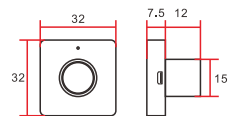

FURNITURE LOCKS & CATCHERS

CAM LOCK COME WITH SHORT LATCH
Size: 19mm
Length: 16 / 20 / 25 / 30mm
Packaging: 240PCS / CTN
UOM: PC
 ** Key Alike available

CL NL.SH

SQUARE DRAWER LOCK
Size: D19 x L38mm
Finishing: Chrome / Black
Packaging: 240PCS/CTN
UOM: PC

**Key Alike available

DL N982CH / BL

Size: D19 x L38mm
DL N981.38.CH

STRIKE PLATE FOR DRAWER LOCK
Size: 8 x 15mm
Finishing: Nickel
UOM: PC

DL LB815I

PUSH LOCK
Size: Dia 19 x L22mm
Packaging: 240PCS / CTN
UOM: PC
 ** Key Alike available

SL N607P

3DIGIT NUMBER COMBINATION CAM LOCK
Finishing: Black / Chrome
UOM: PC
Size: D19 x L20mm
CL Z18.3D.F - Suitable for metal locker

Size: D19 x L30mm
CL Z19.3D.F

INTELLIGENT FINGERPRINT DRAWER LOCK
Size: 32 x 32mm
Finishing: Black
UOM: PC

DL Q430.32.BL

SINGLE GLASS LOCK
Size: Dia19 x L16mm
Finishing: Nickel
Packaging: 240PCS / CTN
UOM: PC

GL N101NK

DOUBLE GLASS LOCK
Size: Dia19 x L16mm
Finishing: Nickel
Packaging: 240PCS / CTN
UOM: PC

GL N102NK