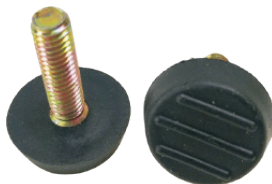

BLACK ADJUSTABLE GLIDE

Screw Size: M6 x 24mm
UOM: PC

CN 624BL