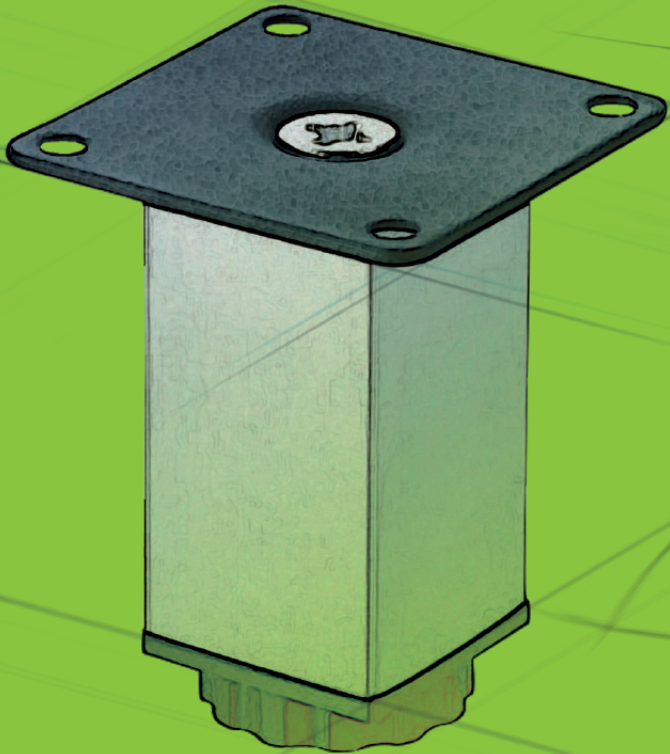

# FURNITURE GLIDES, LEGS & CASTORS

**FURNITURE LEG COME WITH ADJUSTABLE BLACK PVC GLIDE**

**Diameter:** 60mm  
**Height:** 100/150/200/250/1000mm  
**Material:** 201 Stainless Steel  
**Finishing:** Stainless Steel/Black  
**UOM:** PC

**CN RV60.H.SS**  
**CN RV60.H.BL**

**FURNITURE LEG COME WITH ADJUSTABLE BLACK PVC GLIDE & 65MM PLATE**

**Diameter:** 50mm  
**Height:** 100/150mm  
**Material:** 201 Stainless Steel  
**Finishing:** Satin  
**UOM:** PC