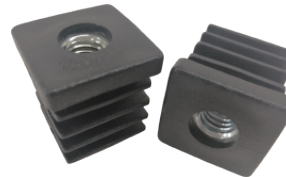

**SQUARE FLAT CONNECTOR
WITH 3/8" NUT**

Diameter: 25mm
Material: PE
Finishing: Black
UOM: PC

RS SQ25.B330N3