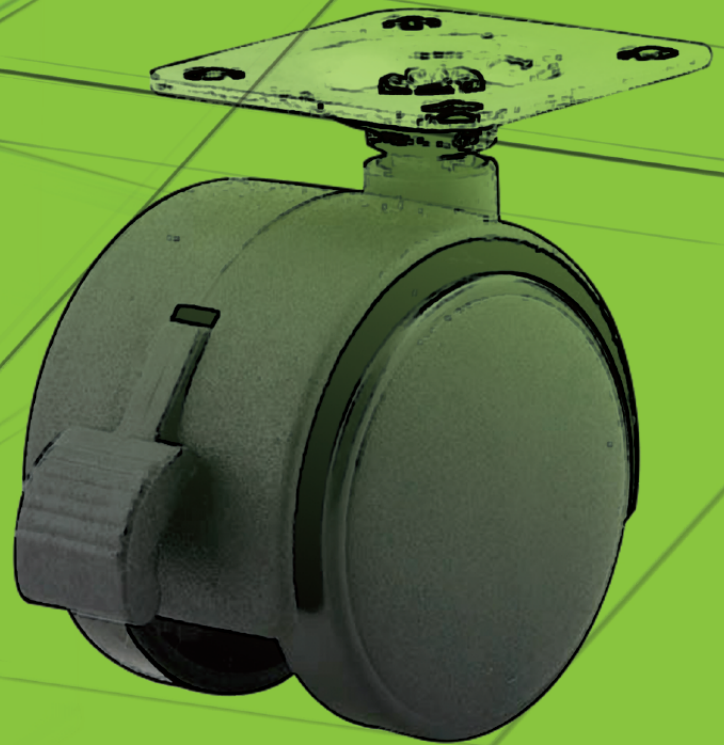

# FURNITURE GLIDES, LEGS & CASTORS

**FURNITURE LEG COME WITH ADJUSTABLE BLACK PVC GLIDE**

**Diameter:** 60mm  
**Height:** 100/150/200/250/1000mm  
**Material:** 201 Stainless Steel  
**Finishing:** Stainless Steel/Black  
**UOM:** PC

**CN RV60.H.SS**  
**CN RV60.H.BL**

**FURNITURE LEG COME WITH ADJUSTABLE BLACK PVC GLIDE & 65MM PLATE**

**Diameter:** 50mm  
**Height:** 100/150mm  
**Material:** 201 Stainless Steel  
**Finishing:** Satin  
**UOM:** PC