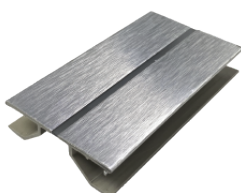

**HC 100PS**

**SKIRTING**

**Size:** H100mm x L4MT  
**Material:** Aluminium  
**Finishing:** Stainless Steel / Black  
**UOM:** PC

**PP WXS100.4**

**PP WXS100.C90**

**PP WXS100.C180**

**SKIRTING 180 DEGREE CORNER BRACKET**