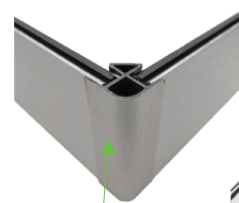

**HC 100PS**

**SKIRTING**

**Size:** H100mm x L4MT  
**Material:** Aluminium  
**Finishing:** Stainless Steel / Black  
**UOM:** PC

**PP WXS100.4**

**PP WXS100.C90**

**PP WXS100.C180**

**SKIRTING 180 DEGREE CORNER BRACKET**