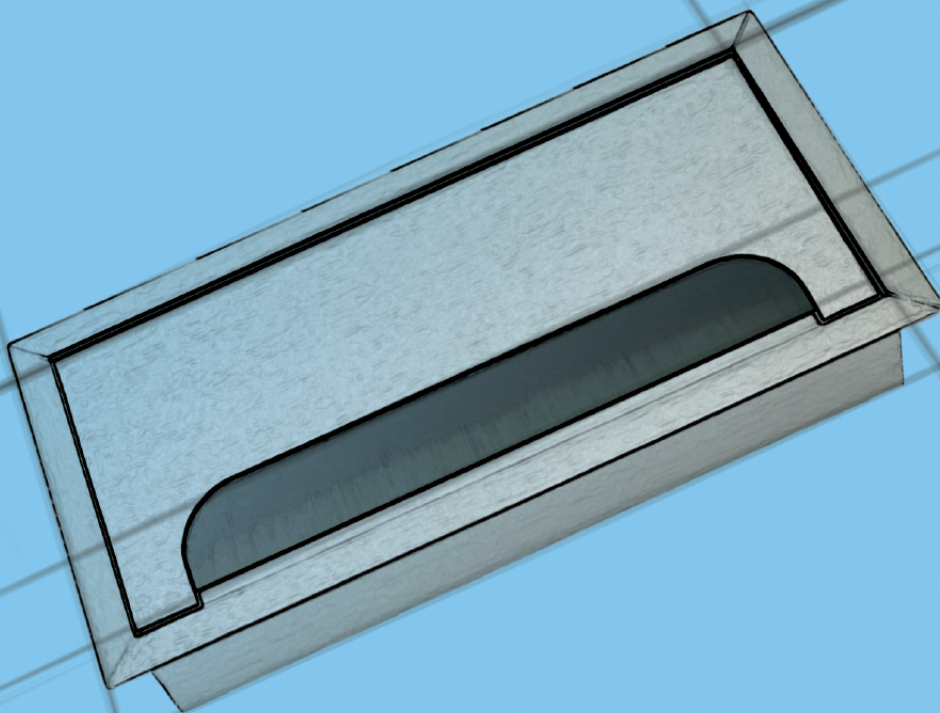

OFFICE FURNITURE FITTINGS