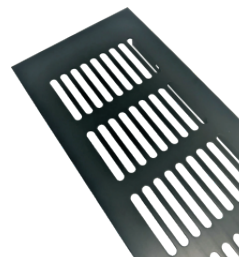

VENTILATOR CAP

Width: 80mm
Length: 150 / 200 / 250 / 300 /
350 / 400 / 500 / 600 /
800mm

Material: Aluminium
Finishing: Black / Silver
UOM: PC

VC K80.L.BL