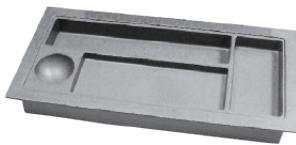

OFFICE FURNITURE FITTINGS

PENCIL TRAY

Size: L280 x W280 x H16mm
Finishing: Black
UOM: PC

T 003BL

PENCIL TRAY

Size: L340 x W240mm
Finishing: Black
UOM: PC

T 006BL

PENCIL TRAY

Size: L342 x W165mm
Finishing: Black
UOM: PC

T 342BL

**COMPUTER KEYBOARD TRAY
 COME WITH SLIDE**

Material: PP
Finishing: Light Grey / Black
UOM: ST

T K516

**COMPUTER KEYBOARD TRAY
 COME WITH MOUSE TRAY & SLIDE**