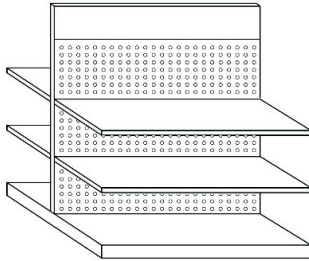

**DOUBLE SIDE SHELF RACK
COME WITH**
BACK BOARD
SHELF
450MM BRACKET
PVC PRICE TAG
SKIRTING
L-SHAPE POST(L&R)

Finishing: Chrome
UOM: UT

Size: L1200 x W500 x H1540mm

SS R36.1540.D

Size: L1200 x W500 x H2140mm

SS R36.2140.D

Size: L1200 x W500 x H2340mm

SS R36.2340.D