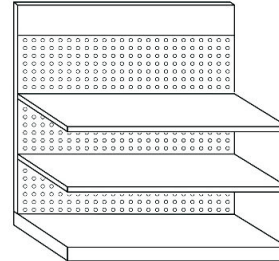

**SINGLE SIDE SHELF RACK
COME WITH**
BACK BOARD
SHELF
450MM BRACKET
PVC PRICE TAG
SKIRTING
L-SHAPE POST(L&R)

Finishing: Chrome
UOM: UT

Size: L1200 x W500 x H1540mm

SS R36.1540.S

Size: L1200 x W500 x H2140mm

SS R36.2140.S

Size: L1200 x W500 x H2340mm

SS R36.2340.S