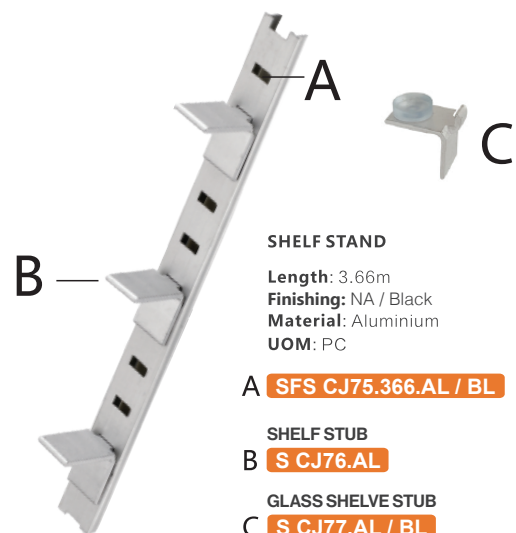

L BRACKET JOINT

Finishing: White
Packaging: 1000PCS / PKT
UOM: TH

L25 x H18mm
S 023.W

L25 x H25mm
S 025.W

L BRACKET

Size: 50 x 50 x 15 x T1.5mm
S LB20.5050.SS

Size: 80 x 80 x 16 x T1.5mm
S LB20.8080.SS

Size: 120 x 120 x 22 x T2.0mm
S LB20.120.SS

HANGING BASKETS WITH BRACKET BAR

Loading capacity: 100kgs
Finishing: White / Dark Grey
UOM: ST

SFS WXB50LR.WH / DG

SHELF STAND

Length: 3.66m
Finishing: NA / Black
Material: Aluminium
UOM: PC

A SFS CJ75.366.AL / BL