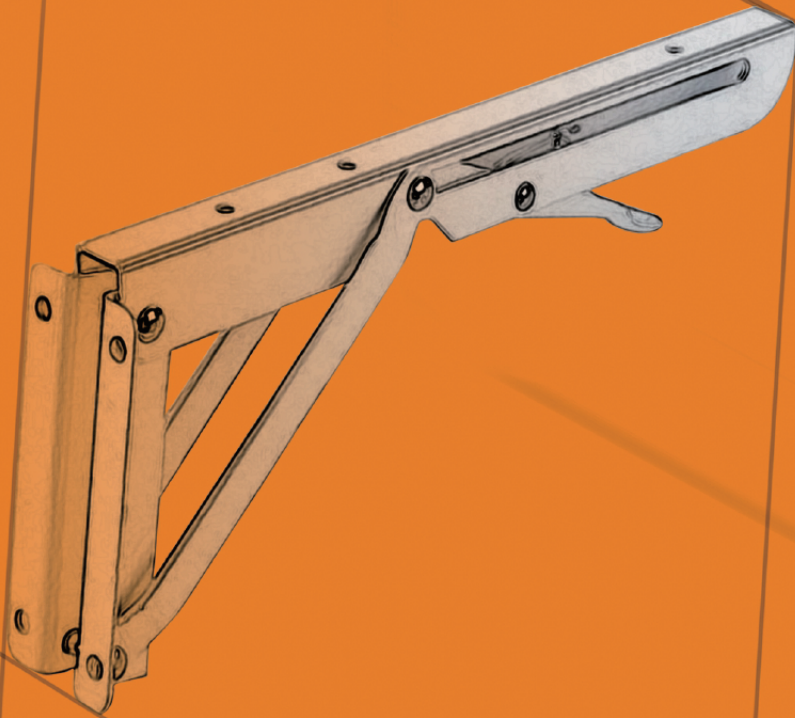

SHOP FITTINGS & SHELVING SYSTEMS

SHELF GRIP BRACKET

Size: D50 x W25 x H46.3mm
Glass Thickness: 5–15mm
Finishing: Stainless Steel
UOM: PR

GB Y78.S.SS

ROUND MIRROR CLIP

Diameter: 27mm
Glass Thickness: Max 6mm
Material: Zinc Alloy
Finishing: Chrome Plated
UOM: PC

GB N985.6.CH

HALF ROUND GLASS CLIP

Material: Zinc Alloy
Finishing: Stainless Steel
UOM: PR

For glass thickness 8mm
Size: L35 x T8mm

GB Y76.S.SS

For glass thickness 10mm
Size: L47 x T10mm

GB Y76.M.SS

GLASS BRACKET STUB WITH PLASTIC SCREW