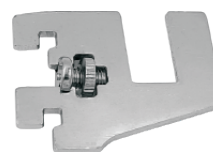

SS SFWM

SQUARE BAR

Size: W13×H26mm
Length: 900 / 1200 / 1500 /
 1800 / 2400mm
Finishing: Chrome
UOM: PC

SS HSB13

SQUARE BAR CAP

SIZE: 13×26mm
FINISHING: Chrome
UOM: PC

SS HTSS1326

SQUARE BAR BRACKET FOR SQUARE BAR