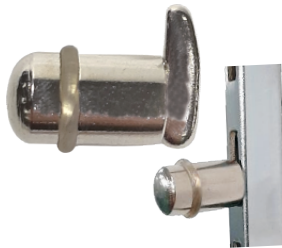

S FB10.38170.SS

HOLDER

Finishing: Chrome
UOM: PC

Top & Bottom

SS H14A

Side

SS H14C

N BRACKET

Finishing: Chrome
UOM: PC

SS H25N

HOLDER

Diameter: 10mm
Finishing: Chrome
UOM: PC

SS H328.10

GLASS SHELF BRACKET

Length: 150 / 210 / 255 / 300
 360 / 400 / 450mm
Finishing: Chrome
UOM: PC

SS H10