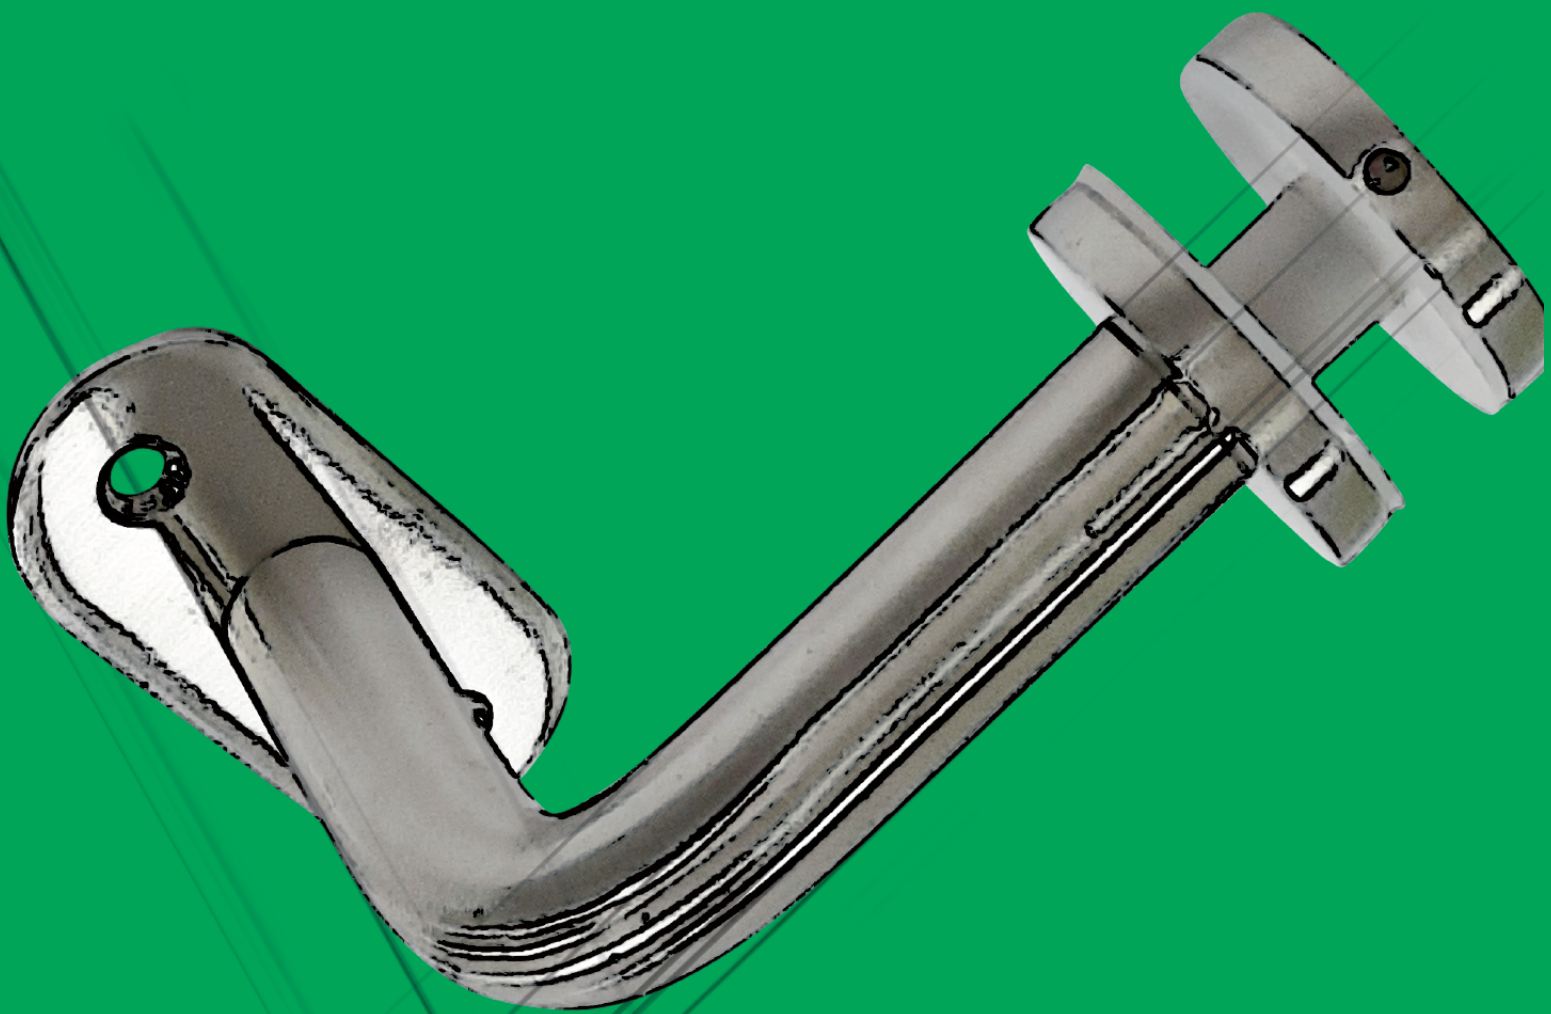

STAIRCASE COMPONENTS

STAIRCASE ARMREST

Height: 850mm
Material: 304 Stainless Steel
Finishing: Matt
UOM: PC

SCA G225.SS

STAIRCASE ARMREST

Height: 850mm
Material: 304 Stainless Steel
Finishing: Matt
UOM: PC

SCA G226.SS

STAIRCASE ARMREST

Height: 850mm
Material: 304 Stainless Steel
Finishing: Matt
UOM: PC

SCA G229.SS

STAIRCASE ARMREST WITH DOUBLE GLASS BRACKET

Height: 1100mm
Material: 304 Stainless Steel
UOM: PC

SCA G835.1100.SS.D

STAIRCASE ARMREST

Height: 850mm
Material: 304 Stainless Steel
Finishing: Matt
UOM: PC

SCA T842.850.SS

SINGLE GLASS BRACKET

Size: CC 170mm
Material: 304 Stainless Steel
UOM: PC

SCA AGB1

DOUBLE GLASS BRACKET

Size: CC 85mm
Material: 304 Stainless Steel
UOM: PC

SCA AGB2

HANDRAIL CONNECTOR WITH DOUBLE GLASS BRACKET
 (For Square bar)

Size: L70 x H70mm
Material: 304 Stainless Steel
UOM: PC

SCA AGB3

GLASS CONNECTOR

Material: 304 Stainless Steel
UOM: PC

SCA AS5

ROUND TUBE BRACKET