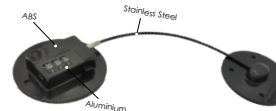

**WS CWM4.FS.K**

**WINDOW LOCK**

**Length:** 200mm cable long  
**Finishing:** White  
**UOM:** PK (2pcs)

**WS LY31.WH**

**WINDOW LOCK**

**Length:** 200mm cable long  
**Finishing:** White  
**UOM:** PK (2pcs)

**WS LY32.WH**

**WINDOW DIGITAL LOCK**

**Length:** 200mm cable long  
**Finishing:** Black  
**UOM:** PC

**WS LY33.BL**

**WINDOW DIGITAL LOCK**

**Length:** 200mm cable long  
**Finishing:** Black  
**UOM:** PC