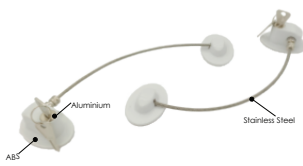

WINDOW LOCK

Length: 200mm cable long
Finishing: White
UOM: PK (2pcs)

WS LY31.WH