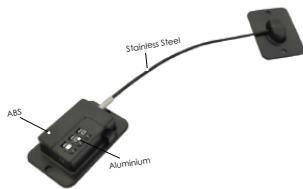

**WS CWM4.FS.K**

**WINDOW LOCK**

**Length:** 200mm cable long  
**Finishing:** White  
**UOM:** PK (2pcs)

**WS LY31.WH**

**WINDOW LOCK**

**Length:** 200mm cable long  
**Finishing:** White  
**UOM:** PK (2pcs)

**WS LY32.WH**

**WINDOW DIGITAL LOCK**

**Length:** 200mm cable long  
**Finishing:** Black  
**UOM:** PC

**WS LY33.BL**

**WINDOW DIGITAL LOCK**

**Length:** 200mm cable long  
**Finishing:** Black  
**UOM:** PC