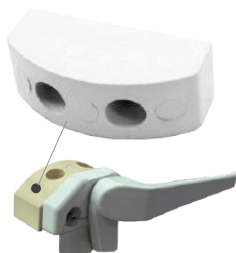

**Finishing:** Black  
**UOM:** PC

**WS LY41.BL**

**CABIN HOOK**

**Size:** 75/100/150/200/255mm  
**Material:** 304 Stainless Steel  
 201 Stainless Steel  
**UOM:** PC

**WS KL.SS**

**WS W91.200.SS**

**WINDOW HANDLE PVC BRACKET**

**Size:** L53 x D22 x H19mm  
**Finishing:** NA  
**UOM:** PC

**WS ACC.014.NA**

**PUSH LOCK**

**Size:** D14 x L25mm  
**UOM:** PC

**SL G004.1425**