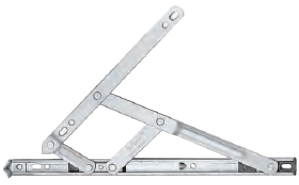

# WINDOW ACCESSORIES

**HEAVY DUTY WINDOW STAY**

**Length:** 250/300mm  
**Material:** Brass  
**Finishing:** Antique Brass  
 Polish Brass  
 Stainless Steel  
**UOM:** PC

**WS 4011.L.HD**

**TWO BAR HINGE**

**Length:** 200/250/300mm  
**Thickness:** 2mm  
**Material:** Stainless Steel  
**UOM:** PR

**WS TBL.SS**

**FOUR BAR HINGE**

**Size:** 200/300mm  
**Material:** 304 Stainless Steel  
 202 Stainless Steel  
**UOM:** ST

**WS FBHL.SS304**

**WS L.SS**

**WINDOW ARM (LEFT / LIGHT)**

**Length:** 250/300mm  
**Material:** Stainless Steel  
**UOM:** PR

**WS WAL.SS**

**CRESCENT LOCK**

**Side:** Right/Left  
**Size:** W32 X L63 X CC48.5mm  
 WS DK005L  
 W24 X L55 X CC44mm  
 WS DK005S  
**Finishing:** Morocon Gold /  
 Silver / Black  
**UOM:** PC

**WS DK005L**

**WS DK005S**

**CRESCENT LOCK WITH KEY**

**Size:** W22 x L58 x CC45mm  
**Side:** Right / Left  
**Finishing:** Morocon Gold /  
 Silver  
**UOM:** PC

**WS DKA005**

**HEAVY DUTY WINDOW FASTENER**